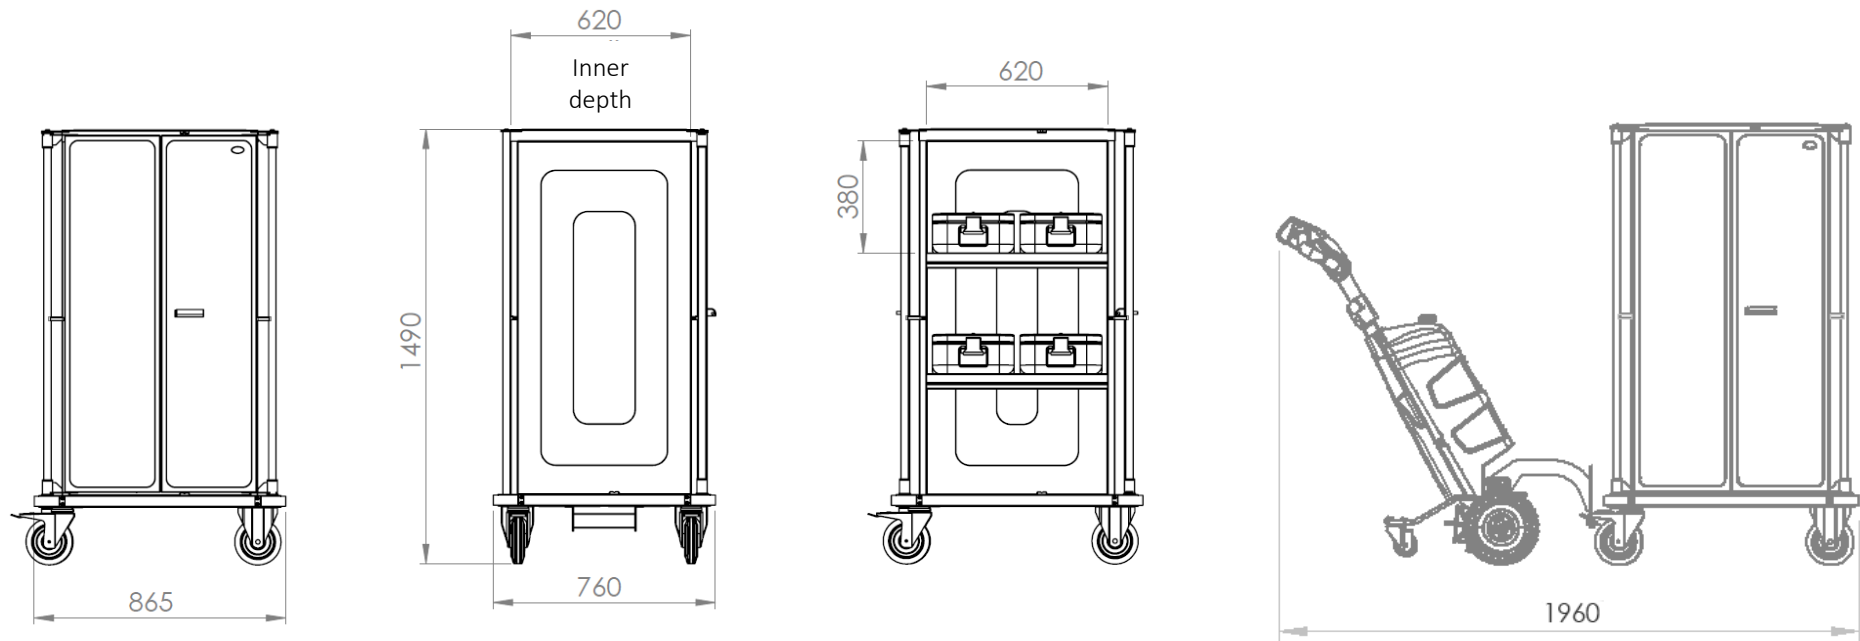

- Durable and robust welded construction made of AISI304 stainless steel
- Interchangeable stainless steel bumper corners
- Lockable bi-folding doors with the possibility of locking when open
- High-quality stainless steel wheels with durable non-marking tread, suitable for high-capacity washers
- Emphasis on the best possible dripping after washing - drain holes, drip grooves, slightly inclined shelves, etc.
- Optional use of an electric hand-trailer

Versions of stainless-steel transportation cabinet

Version A – two positions

Version B – three positions

Inclined shelves for quick draining of washing water

Optional position locking of open doors

Draining holes and grooves

Interchangeable stainless-steel bumper
corners

Version A

Version B