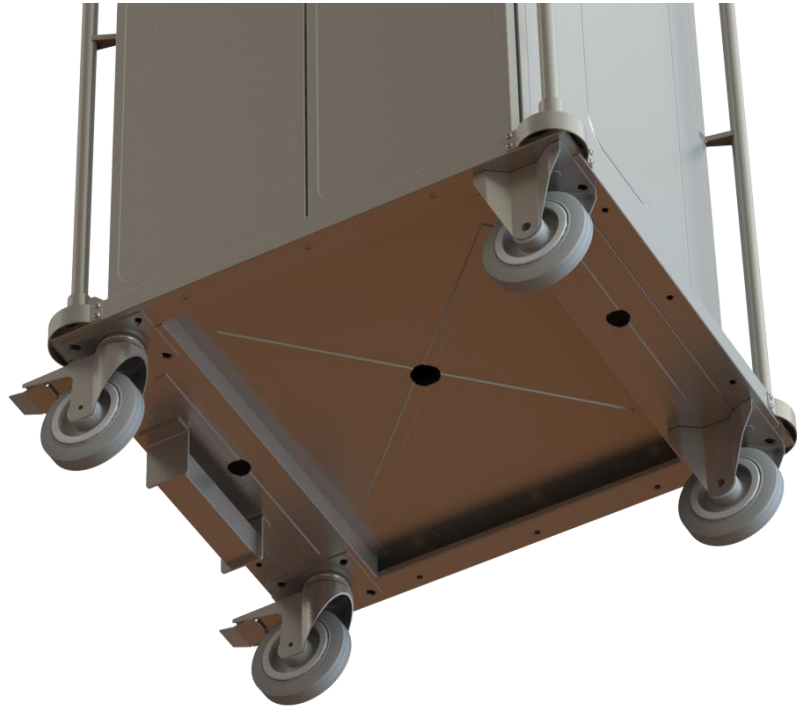

- Durable and robust welded construction made of AISI304 stainless steel
- Interchangeable stainless steel bumper corners
- Lockable bi-folding doors with the possibility of locking when open
- High-quality stainless steel wheels with durable non-marking tread, suitable for high-capacity washers
- Emphasis on the best possible dripping after washing - drain holes, drip grooves, slightly inclined shelves, etc.
- Optional use of an electric hand-trailer

Versions of stainless-steel transportation cabinet

Version A – two positions

Version B – three positions

Inclined shelves for quick draining of washing water

Optional position locking of open doors

Draining holes and grooves

Interchangeable stainless-steel bumper
corners

Version A

Version B